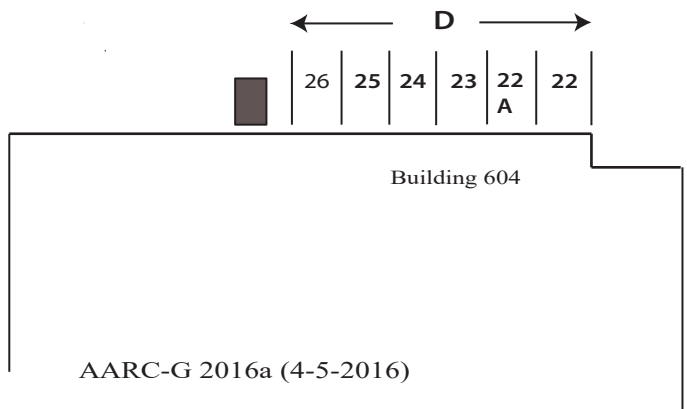

Stalls are 10'W x 20'L

10' Walkway

Area "G"