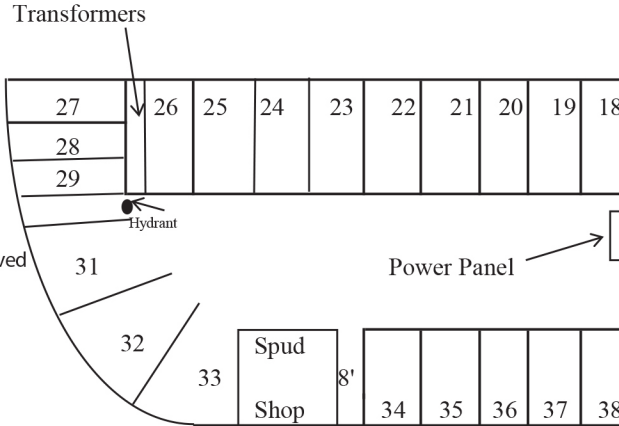

Area E

41 Stalls - 10' x 20'

NORTH

400
Building

604
Buildi