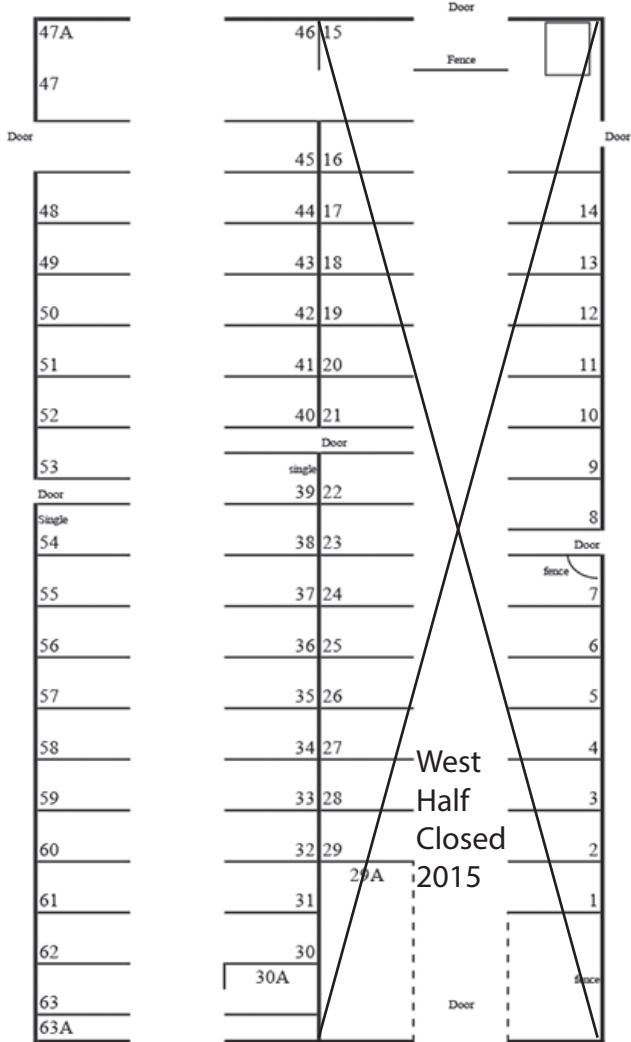

N

To inner Field

Arts & Crafts Building

AARC-500.pdf 2015

Building
500