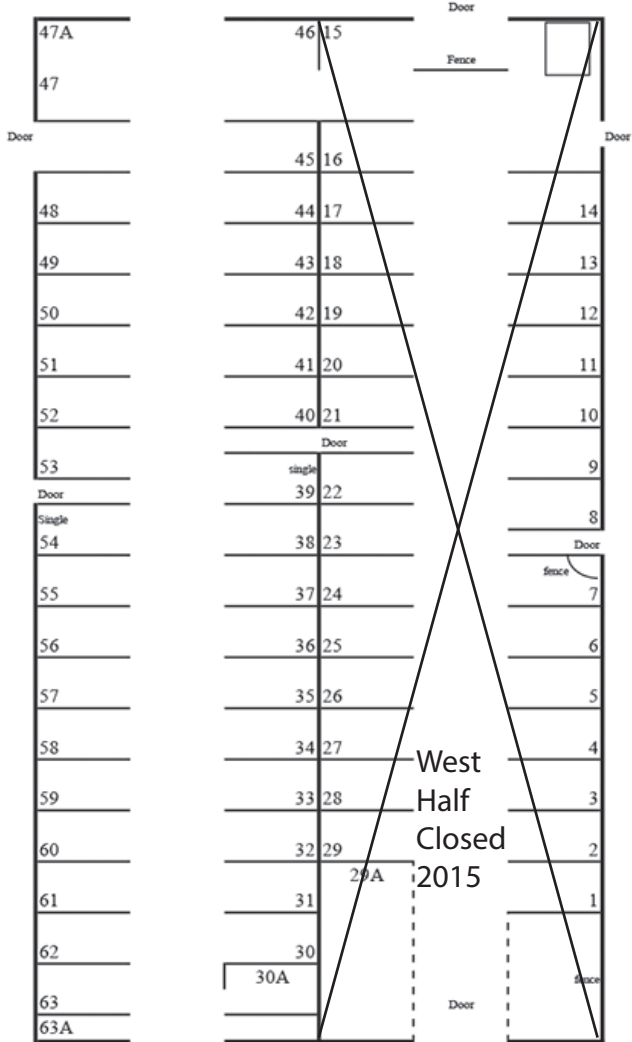

N

To inner Field

Arts & Crafts Building

AARC-500.pdf 2015

Building
500